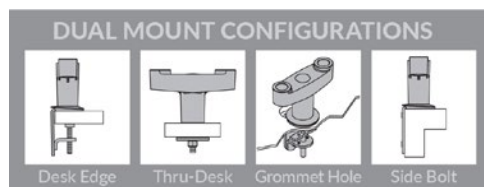

WARRANTY

10 years