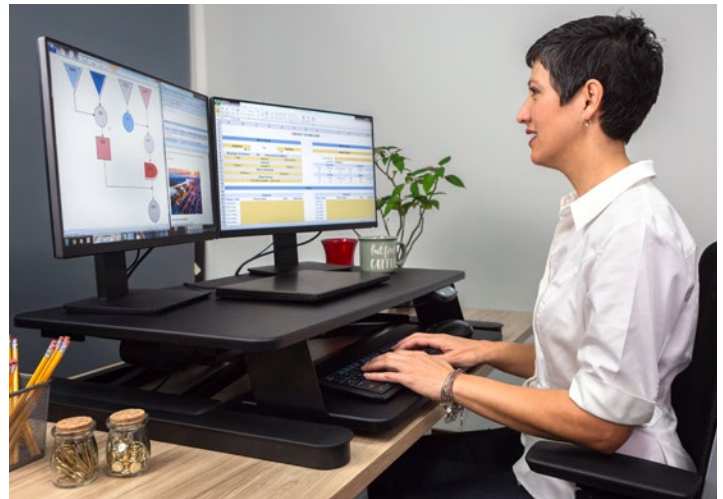

FREEDOM E-DESK

SIT-STANDS

ELECTRIC POWERED DESKTOP CONVERTER.

The Freedom E-Desk is an electric, ultra easy sit-stand solution designed with an upper display surface and a spacious lower keyboard and mouse desk. With the push of a button, you can switch easily between sitting and standing in just a few seconds. It ships fully assembled and ready-to-use – just put it right on top of your current desk, and you're ready to work.

FEATURES

- **Ready-to-use:** Converts any tabletop into a healthy sit-stand workstation in minutes.
- **Retractable:** Adjustable keyboard tray allows for comfortable computing.
- **Effortless movement:** Power between sitting and standing with the touch of a button.
- **Flexibility:** Accommodates up to two 24" monitors.
- **TAA Compliant**

SPECIFICATIONS

Finishes

Black

Dimensions

Unit Weight Capacity: Up to 99.2 lbs
 Height Range: 6.3" - 23.4"
 Desktop: 35.4" wide x 20.9" deep
 Keyboard Tray: 26.8" wide x 10.2" deep
 Desktop Thickness: 0.6"