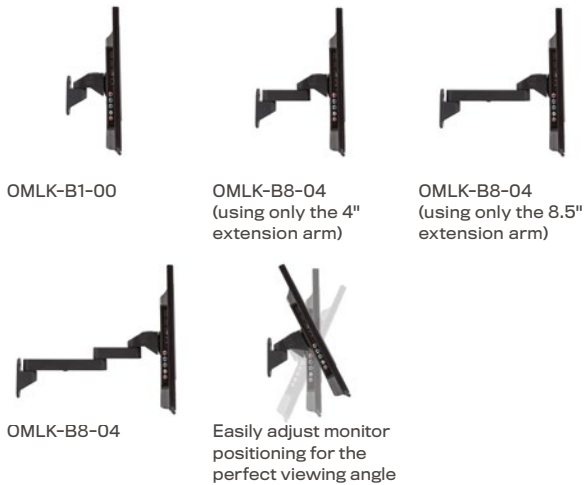

OMLK-B8-04

FEATURES

- **Movement:** One-handed monitor repositioning.
- **Versatile:** Adjustable tension at joints – ideal for touch-screen applications.
- **Pivot:** Easily pivot monitor from landscape to portrait.
- **Tilt:** Monitor can tilt 30° up and 30° down.
- **Compatibility:** 75/100mm VESA compliant (adapter included).
- **TAA Compliant**

SPECIFICATIONS

Finishes

Black

Dimensions

Extension from Wall: 4" (OMLK-B1-00)
14.6" (OMLK-B8-04)

Weight Capacity: 45 lbs (OMLK-B1-00)
35 lbs (OMLK-B8-04)

Part numbers

1-Link: OMLK-B1-00

2-Link: OMLK-B8-04

OMLK-B1-00

OMLK-B8-04
(using only the 4" extension arm)

OMLK-B8-04
(using only the 8.5" extension arm)

OMLK-B8-04

Easily adjust monitor positioning for the perfect viewing angle

WARRANTY

10 years