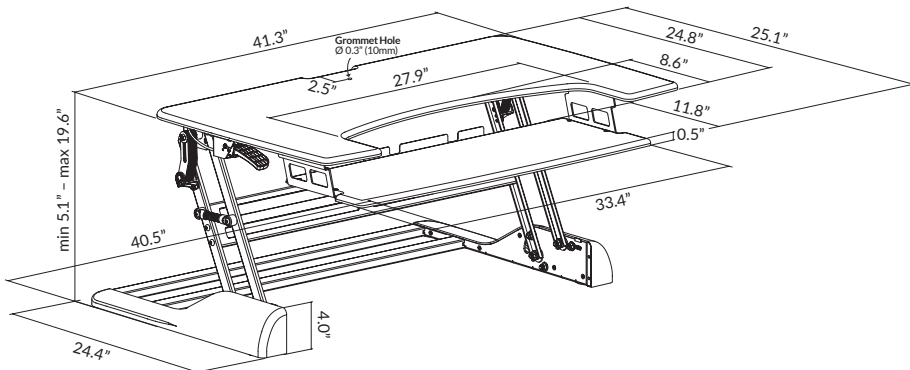

Freedom Desk - 30" - SPECS

- Desktop Thickness: 0.5"
- Overall Dimensions: 30.0" wide x 25.1" deep x 5.1" - 19.6" high
- Desktop Dimensions: 30.0" wide x 25.1" deep
- Desktop Height Adjustment Range: 5.1" to 19.6"
- Weight Capacity: Up to 35 lbs

Freedom Desk - 36" - SPECS

- Desktop Thickness: 0.5"
- Overall Dimensions: 35.4" wide x 25.1" deep x 5.1" - 19.6" high
- Desktop Dimensions: 35.4" wide x 25.1" deep
- Desktop Height Adjustment Range: 5.1" to 19.6"
- Weight Capacity: Up to 35 lbs

Freedom Desk - 42" - SPECS

- Desktop Thickness: 0.5"
- Overall Dimensions: 41.3" wide x 25.1" deep x 5.1" - 19.6" high
- Desktop Dimensions: 41.3" wide x 25.1" deep
- Desktop Height Adjustment Range: 5.1" to 19.6"
- Weight Capacity: Up to 35 lbs