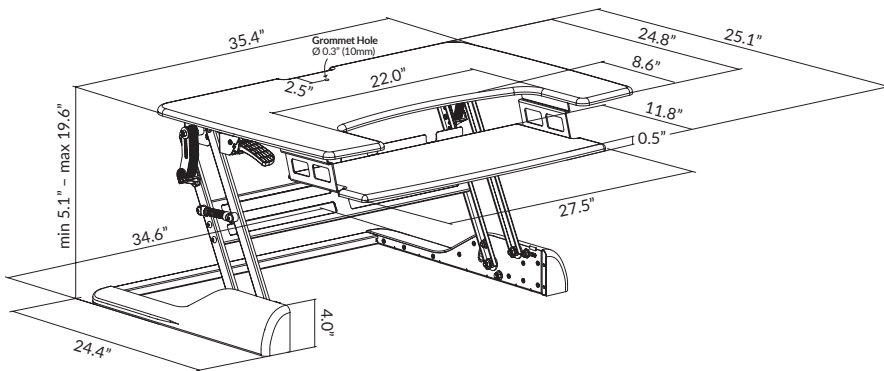

It ships fully assembled and ready-to-use – just put it right on top of your current desk, and you're ready to work.

PRODUCT FEATURES:

- Lower work surface provides a comfortable and functional workspace
- Dual-handle design puts effortless operation at your fingertips
- Spring-assisted lifting mechanism allows you to raise and lower easily in just a few seconds
- Self-adjusting lift strength adapts to the weight of the monitors for smooth and easy movement
- Extremely solid base ensures a sturdy and stable work surface at any height
- Ships fully assembled, no installation required
- Upper work surface has a 10mm grommet hole for adding a monitor arm
- Warranty: 5 years
- Colors: Black, White

Freedom Desk - 30" - SPECS

- Desktop Thickness: 0.5"
- Overall Dimensions: 30.0" wide x 25.1" deep x 5.1" - 19.6" high
- Desktop Dimensions: 30.0" wide x 25.1" deep
- Desktop Height Adjustment Range: 5.1" to 19.6"
- Weight Capacity: Up to 35 lbs

Freedom Desk - 36" - SPECS

- Desktop Thickness: 0.5"
- Overall Dimensions: 35.4" wide x 25.1" deep x 5.1" - 19.6" high
- Desktop Dimensions: 35.4" wide x 25.1" deep
- Desktop Height Adjustment Range: 5.1" to 19.6"
- Weight Capacity: Up to 35 lbs

Freedom Desk - 42" - SPECS

- Desktop Thickness: 0.5"
- Overall Dimensions: 41.3" wide x 25.1" deep x 5.1" - 19.6" high
- Desktop Dimensions: 41.3" wide x 25.1" deep
- Desktop Height Adjustment Range: 5.1" to 19.6"
- Weight Capacity: Up to 35 lbs