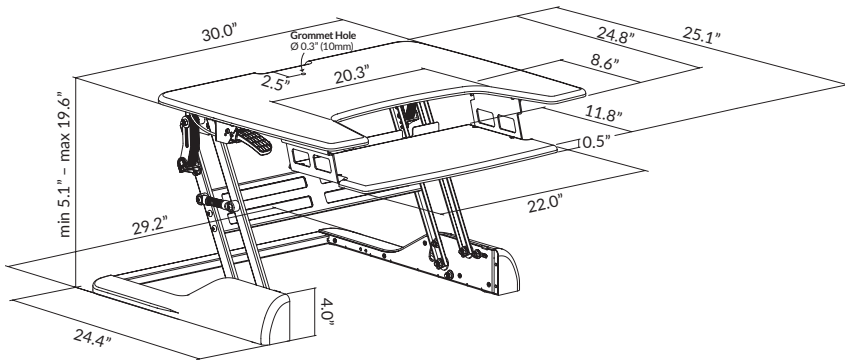

Freedom Desk MODELS

30"

Black: FDM-DESK-B-30
White: FDM-DESK-W-30

36"

Black: FDM-DESK-B
White: FDM-DESK-W

42"

Black: FDM-DESK-B-42
White: FDM-DESK-W-42

Freedom Desk

Freedom Desk - 30" - SPECS

- Desktop Thickness: 0.5"
- Overall Dimensions: 30.0" wide x 25.1" deep x 5.1" - 19.6" high
- Desktop Dimensions: 30.0" wide x 25.1" deep
- Desktop Height Adjustment Range: 5.1" to 19.6"
- Weight Capacity: Up to 35 lbs

Freedom Desk - 36" - SPECS

- Desktop Thickness: 0.5"
- Overall Dimensions: 35.4" wide x 25.1" deep x 5.1" - 19.6" high
- Desktop Dimensions: 35.4" wide x 25.1" deep
- Desktop Height Adjustment Range: 5.1" to 19.6"
- Weight Capacity: Up to 35 lbs

Freedom Desk - 42" - SPECS

- Desktop Thickness: 0.5"
- Overall Dimensions: 41.3" wide x 25.1" deep x 5.1" - 19.6" high
- Desktop Dimensions: 41.3" wide x 25.1" deep
- Desktop Height Adjustment Range: 5.1" to 19.6"
- Weight Capacity: Up to 35 lbs