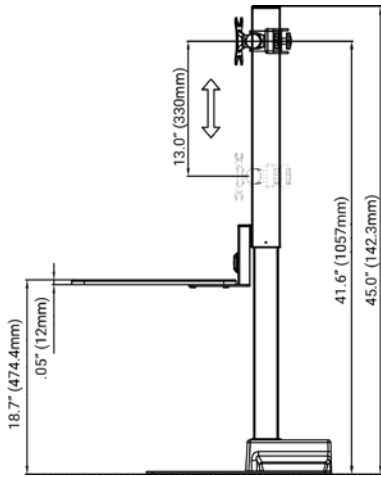

### PRODUCT FEATURES:

- TAA Compliant
- Detachable VESA bracket makes the installation much easier by attaching to your monitors independently and then sliding back onto the arm
- Wide range of monitor movement enables swivel, rotation and tilt to match different viewing angle needs
- Height adjustment on the vertical column promotes ergonomic positioning and sit-stand work routine to counteract the harmful effects of increasingly sedentary work style
- Electric push button height adjustment
- Cable management keeps cables organized for a clean, clutter-free look
- Max Total Load Weight Capacity: 88.2 lbs
- Desk Height Adjustment Range: 17.7"
- Monitor Size: up to 27" per monitor
- Monitor Weight: Up to 15.4 lbs per monitor
- Screen Height Adjustable Range: 13"
- Monitor Tilt Angle: +15° / -15° Monitor Rotation: 360°
- VESA Compatibility: 75mm & 100mm
- Warranty: 5 years (motor - 2 years)
- Color: Black

## SIDE VIEW