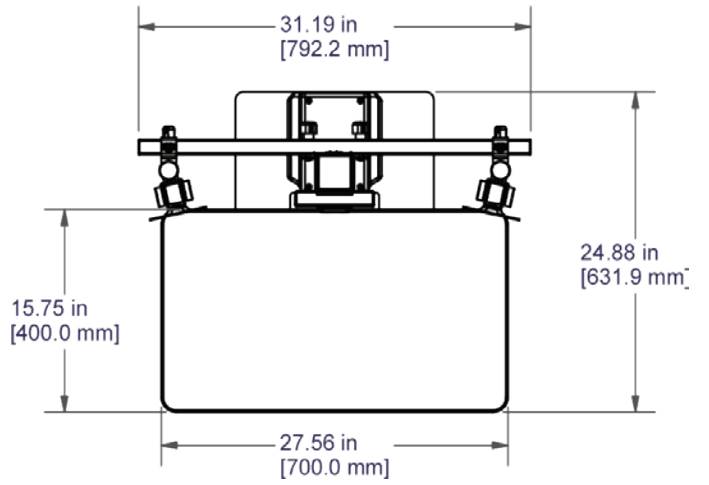

TOP DOWN VIEW